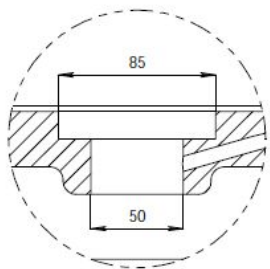

Circolare Round Stone Bath - 1500
1500mm(dia) x 500mm(h)
Weight - 210kg

DETAIL C

SECTION A-A

SECTION B-B

Do not scale, if in doubt, ask
All measurements nominal