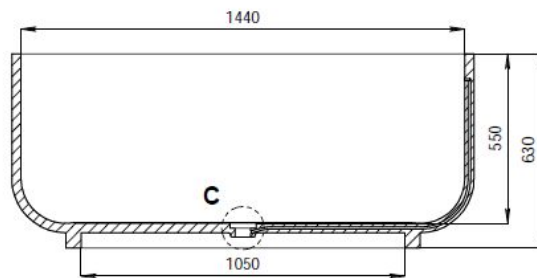

Circolare Round Stone Bath - 1500
1500mm(dia) x 500mm(h)
Weight - 210kg

DETAIL C

SECTION A-A

SECTION B-B

Do not scale, if in doubt, ask
All measurements nominal