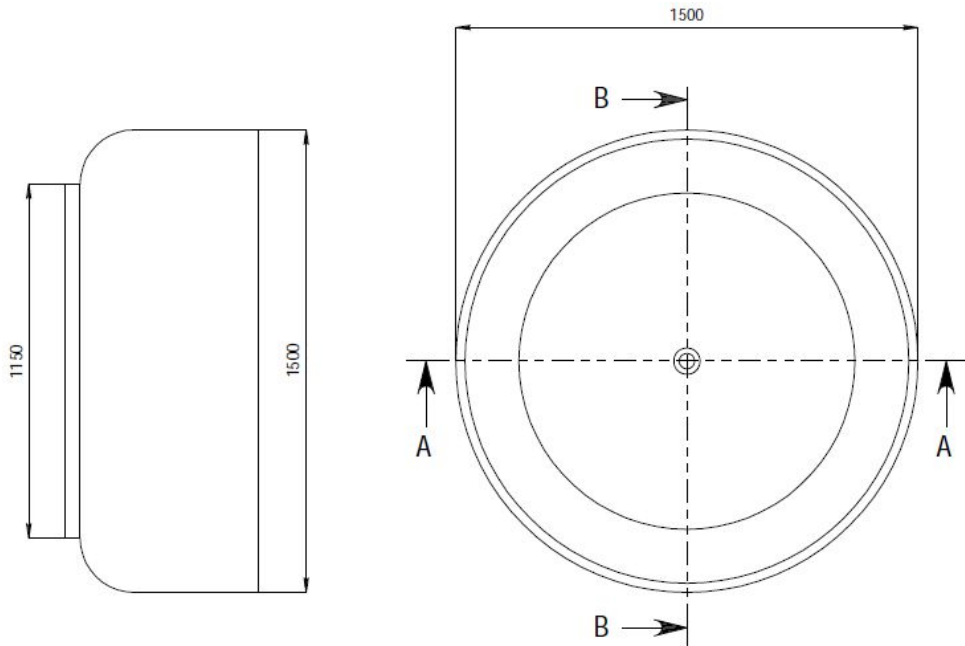

Circolare Round Stone Bath - 1500
1500mm(dia) x 500mm(h)
Weight - 210kg

DETAIL C

SECTION A-A

SECTION B-B

Do not scale, if in doubt, ask
All measurements nominal