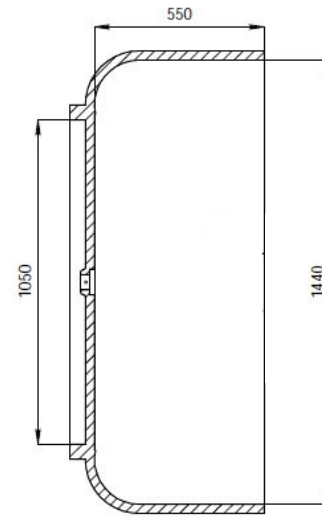

Circolare Round Stone Bath - 1500
1500mm(dia) x 500mm(h)
Weight - 210kg

DETAIL C

SECTION A-A

SECTION B-B

Do not scale, if in doubt, ask
All measurements nominal