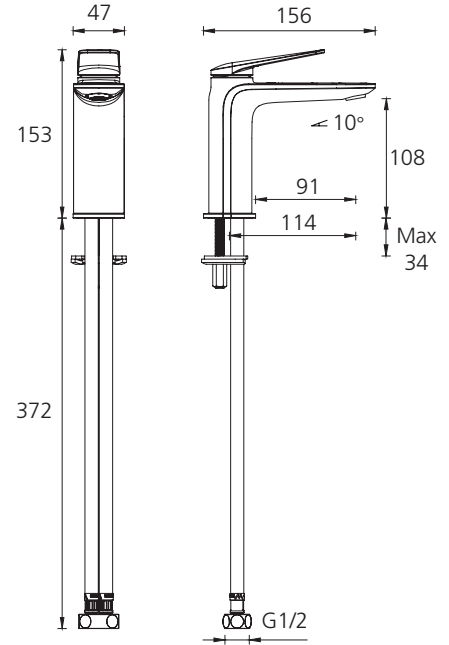

# Paris

PA069526MB

Matte Black Basin Mixer

All dimensions in mm

## Specifications /

<b>WELs rating</b>	5 Stars, 6L per minute
<b>Temperature rating (min / max)</b>	1°C - 65°C
<b>Pressure rating (min / max)</b>	150 kPa - 500 kPa
<b>Finish</b>	Matte Black (powder coated)
<b>Materials</b>	Brass body and zinc handle
<b>Cartridge size</b>	25mm
<b>Cartridge type</b>	Ceramic disc cartridge
<b>Product weight</b>	1.12kg
<b>Mixer height</b>	153mm
<b>Water supply</b>	Mains
<b>Warranty</b>	15 years cartridge; 10 years body; 5 years seals, tails, fittings, aerators; 1 year finish and labour (refer to <a href="http://oliveri.com.au">oliveri.com.au</a> )
<b>Maintenance and care instructions</b>	All surfaces should be cleaned with mild liquid detergent or soap and water. Do not use cream cleaners or citrus based cleaning products, as they are abrasive. Use of unsuitable cleaning agents may damage the surface. Any damage caused in this way will not be covered by warranty.